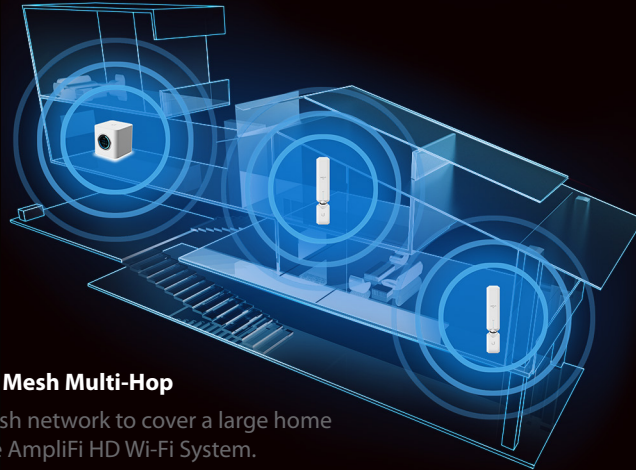

Mesh Multi-Hop

Create a full mesh network to cover a large home with the AmpliFi HD Wi-Fi System.