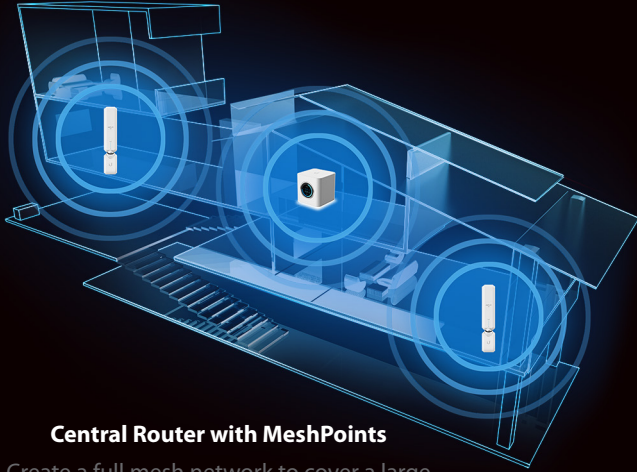

Wi-Fi System Usage Examples

CREATE
YOUR
MESH

Central Router with MeshPoints

Create a full mesh network to cover a large home with the AmpliFi HD Wi-Fi System.