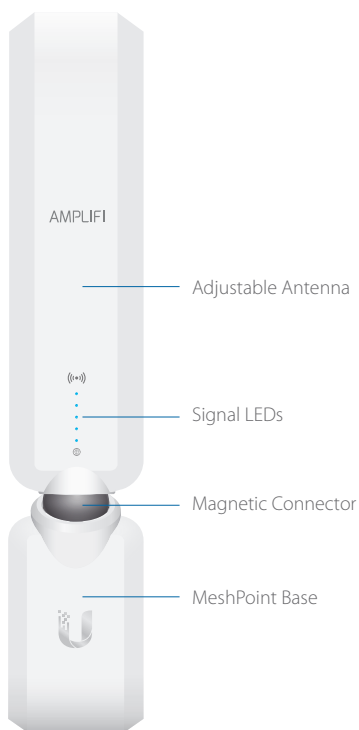

## Overview

AmpliFi Routers and MeshPoints are designed to work in combination to eliminate any dead spots in your home. They utilize mesh technology to provide powerful wireless performance in an innovative and simple design. The Router features an intuitive touchscreen display and the MeshPoints display wireless signal performance.

## Router

## MeshPoint

Adjust the Antenna for optimal signal reception